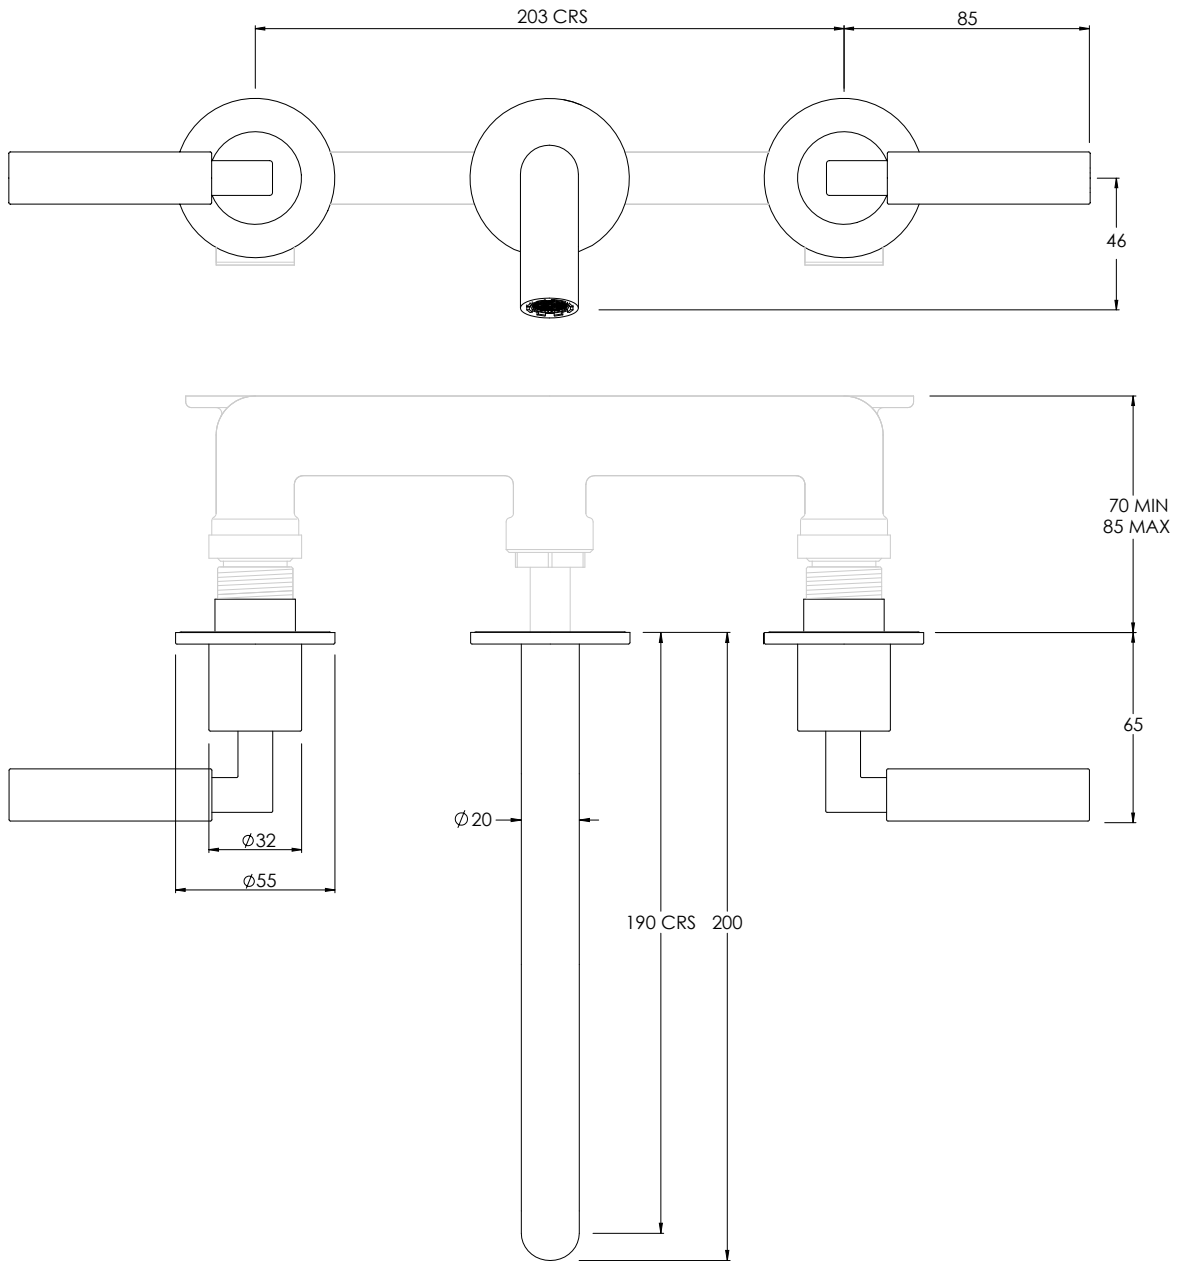

COALBROOK

ZU1011

WALL BASIN MIXER WITH 190MM SPOUT

DATE: 05/01/22

REVISION: A

DIMENSIONS IN MILLIMETRES

WHILST EVERY EFFORT IS MADE TO ENSURE THE ACCURACY OF THESE DATA SHEETS THEY ARE SUBJECT TO CHANGE WITHOUT NOTICE AS PART OF THE COMPANY'S PRODUCT DEVELOPMENT PROCESS

COALBROOK

DC1008

WALL MOUNTED 3 HOLE BASIN  
MIXER - ROUGH

DATE: 06/10/21

REVISION: B

DIMENSIONS IN MILLIMETRES

WHILST EVERY EFFORT IS MADE TO ENSURE THE ACCURACY OF THESE DATA SHEETS THEY ARE SUBJECT TO CHANGE WITHOUT NOTICE AS PART OF THE COMPANY'S PRODUCT DEVELOPMENT PROCESS