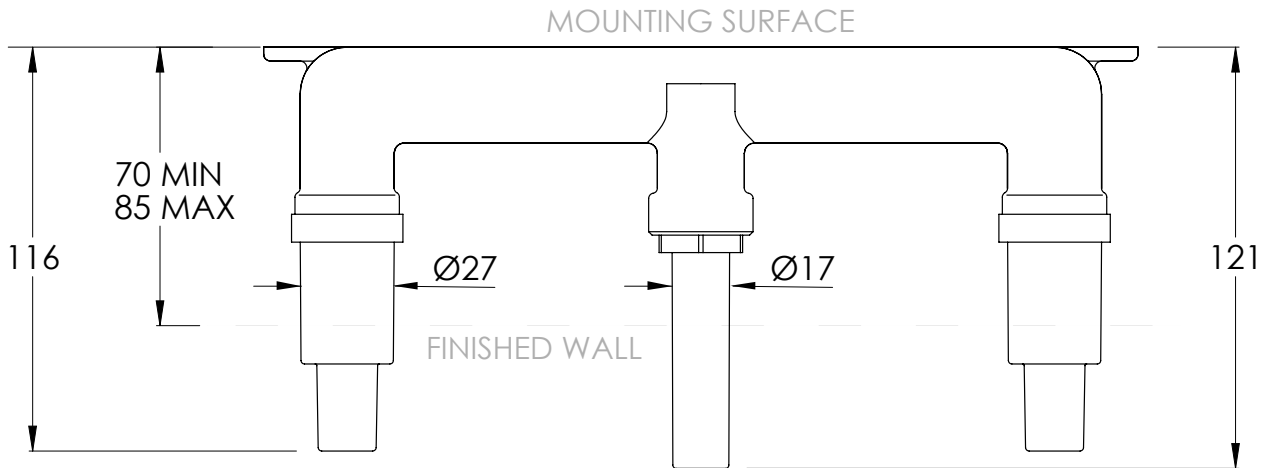

COALBROOK

ZU1011

WALL BASIN MIXER WITH 190MM SPOUT

DATE: 05/01/22

REVISION: A

DIMENSIONS IN MILLIMETRES

WHILST EVERY EFFORT IS MADE TO ENSURE THE ACCURACY OF THESE DATA SHEETS THEY ARE SUBJECT TO CHANGE WITHOUT NOTICE AS PART OF THE COMPANY'S PRODUCT DEVELOPMENT PROCESS

COALBROOK

DC1008

WALL MOUNTED 3 HOLE BASIN  
MIXER - ROUGH

DATE: 06/10/21

REVISION: B

DIMENSIONS IN MILLIMETRES

WHILST EVERY EFFORT IS MADE TO ENSURE THE ACCURACY OF THESE DATA SHEETS THEY ARE SUBJECT TO CHANGE WITHOUT NOTICE AS PART OF THE COMPANY'S PRODUCT DEVELOPMENT PROCESS