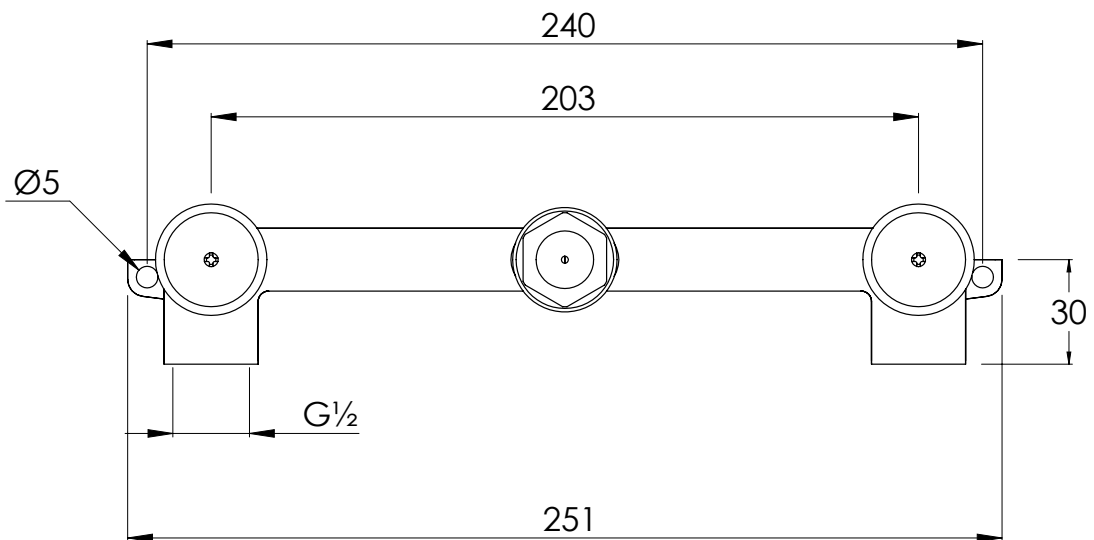

COALBROOK

ZU1011

WALL BASIN MIXER WITH 190MM SPOUT

DATE: 05/01/22

REVISION: A

DIMENSIONS IN MILLIMETRES

WHILST EVERY EFFORT IS MADE TO ENSURE THE ACCURACY OF THESE DATA SHEETS THEY ARE SUBJECT TO CHANGE WITHOUT NOTICE AS PART OF THE COMPANY'S PRODUCT DEVELOPMENT PROCESS

COALBROOK

DC1008

WALL MOUNTED 3 HOLE BASIN  
MIXER - ROUGH

DATE: 06/10/21

REVISION: B

DIMENSIONS IN MILLIMETRES

WHILST EVERY EFFORT IS MADE TO ENSURE THE ACCURACY OF THESE DATA SHEETS THEY ARE SUBJECT TO CHANGE WITHOUT NOTICE AS PART OF THE COMPANY'S PRODUCT DEVELOPMENT PROCESS